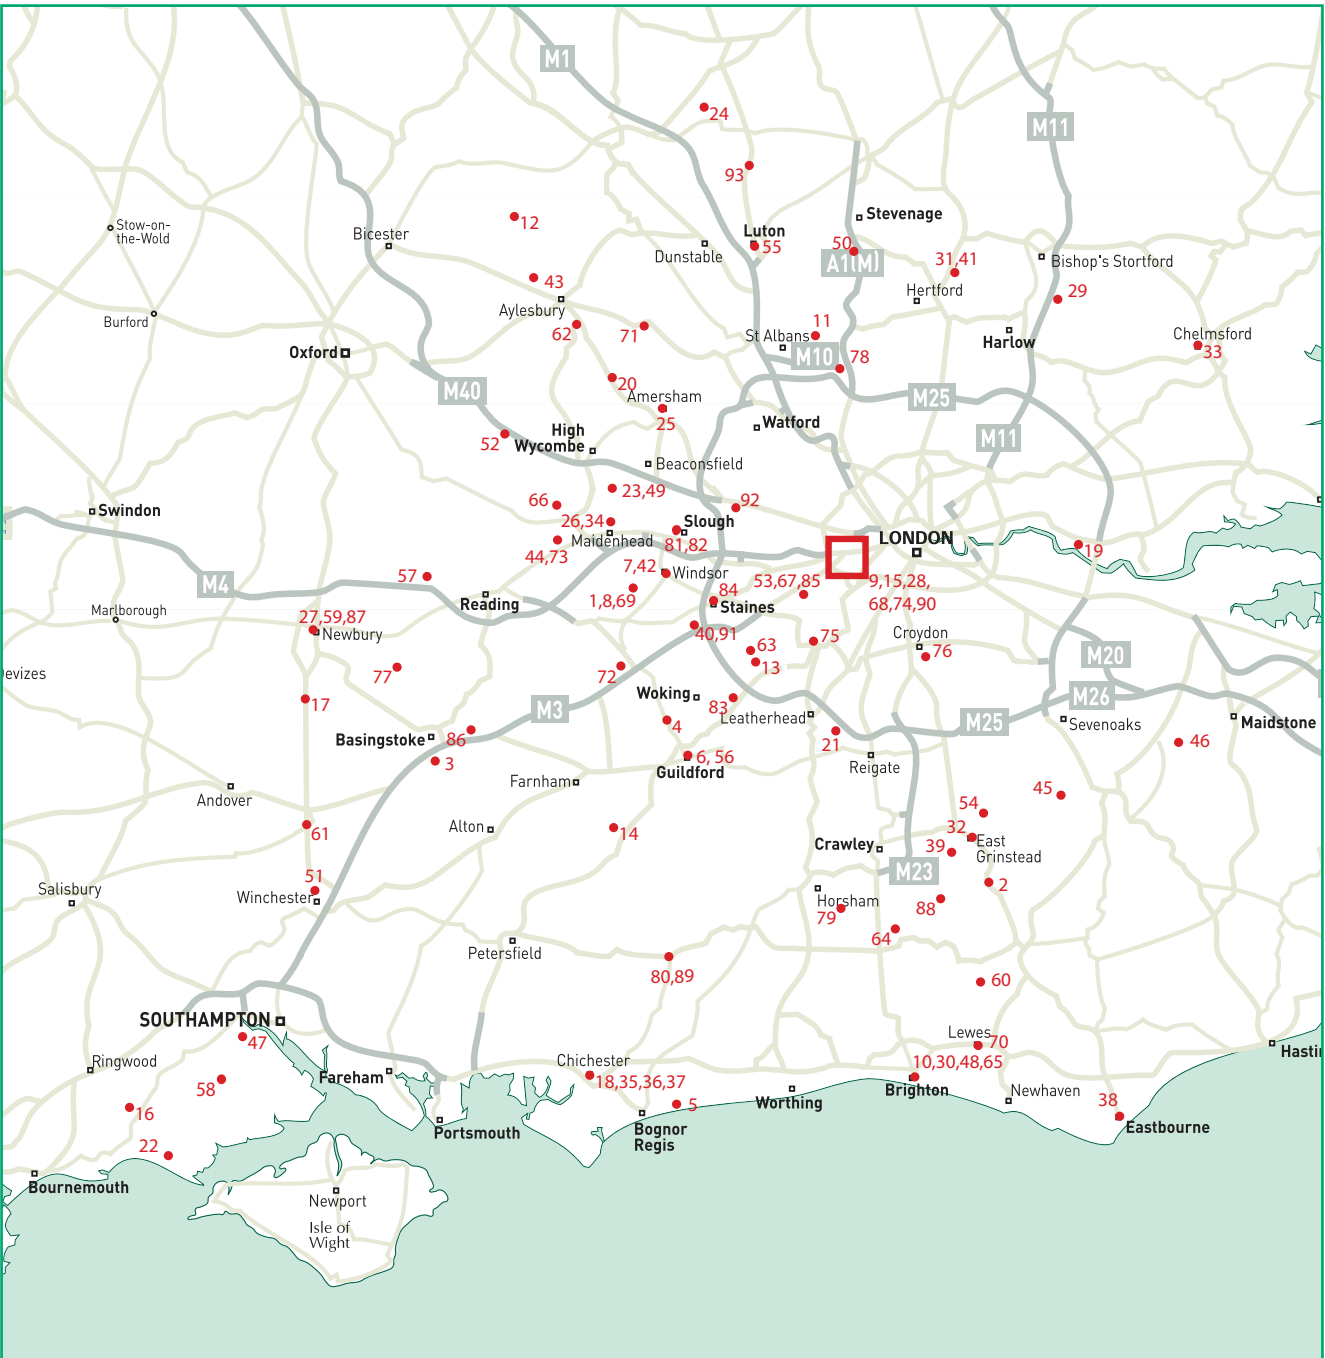

SOUTH EAST

VENUES OUTSIDE LONDON

KEY TO VENUE REVIEWS

WEBSITE QUICK-LINK

After the name, address & telephone number of each review, we have added a quick-link to the venue's web page on www.squaremeal.co.uk, where you'll find more information, photos & a superb 360-degree virtual tour. Moreover, you will be just one click away from the venue's own website.